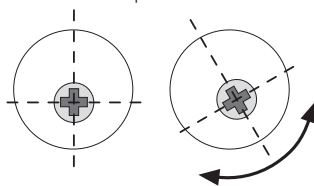

Universal tool for hanging individual panels on any type of wall or paneling (for example, the backs of furniture). The eccentric screw brace can be used with other types of screws/anchors, if necessary. The supplied spacers enable you to install the panels at varying distances from the wall to compensate for any unevenness or ensure ventilation of cold walls.

#### Inhalt | Included components

Für ein Paneel:  
 2x Exzentrischer Schraubbeschlag  
 2x Senkkopfschraube  
 2x Universaldübel  
 2x Abstandhalter Universal

For one panel:  
 2x Eccentric screw brace  
 2x Countersunk screw  
 2x Universal screw anchor  
 2x Universal spacer

exzentrischer Beschlag  
 eccentric screw brace

Draufsicht  
 top view

flexible Schrauben und Dübelwahl  
 flexible choice of screws and anchors