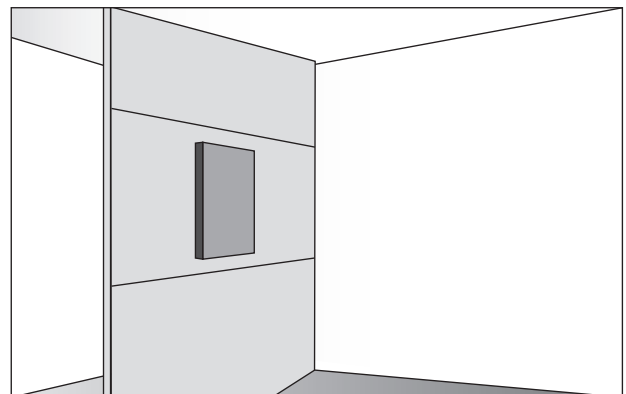

inklusive Systemwänden, ...
including system walls, ...