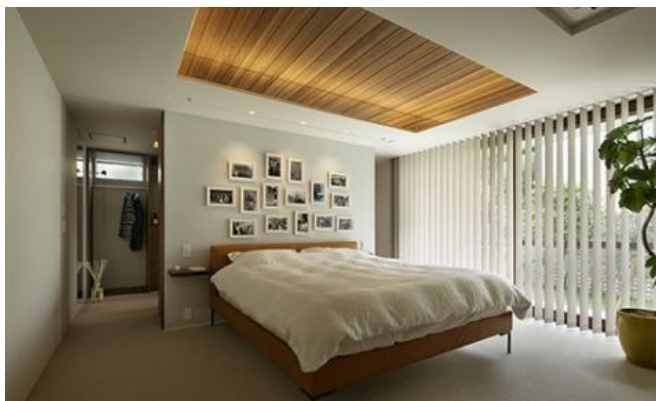

Private

Private residence – Kamakura

Escaping the scarce housing situation in Japan's big cities.

Starting Point

Due to the hectic pace of life in Japan's big cities and the scarcity of living space, the creation of openness and tranquillity was a priority in this house. The rooms are characterised by their generosity and the brightness provided by the large windows.

Solution

The SPECTRA vertical blinds were used generously in the various rooms. They convince with their simple design and the barely visible suspension. In this way, they fit harmoniously into the room situation and offer excellent privacy protection as desired.

Object

Private residence, Kamakura, Kanagawa, Japan

Concept

Hidenori & Eri Yoshizato, Yoshizato Design Architects, Tokyo, Japan

Photos

Satoshi Shigeta, Japan