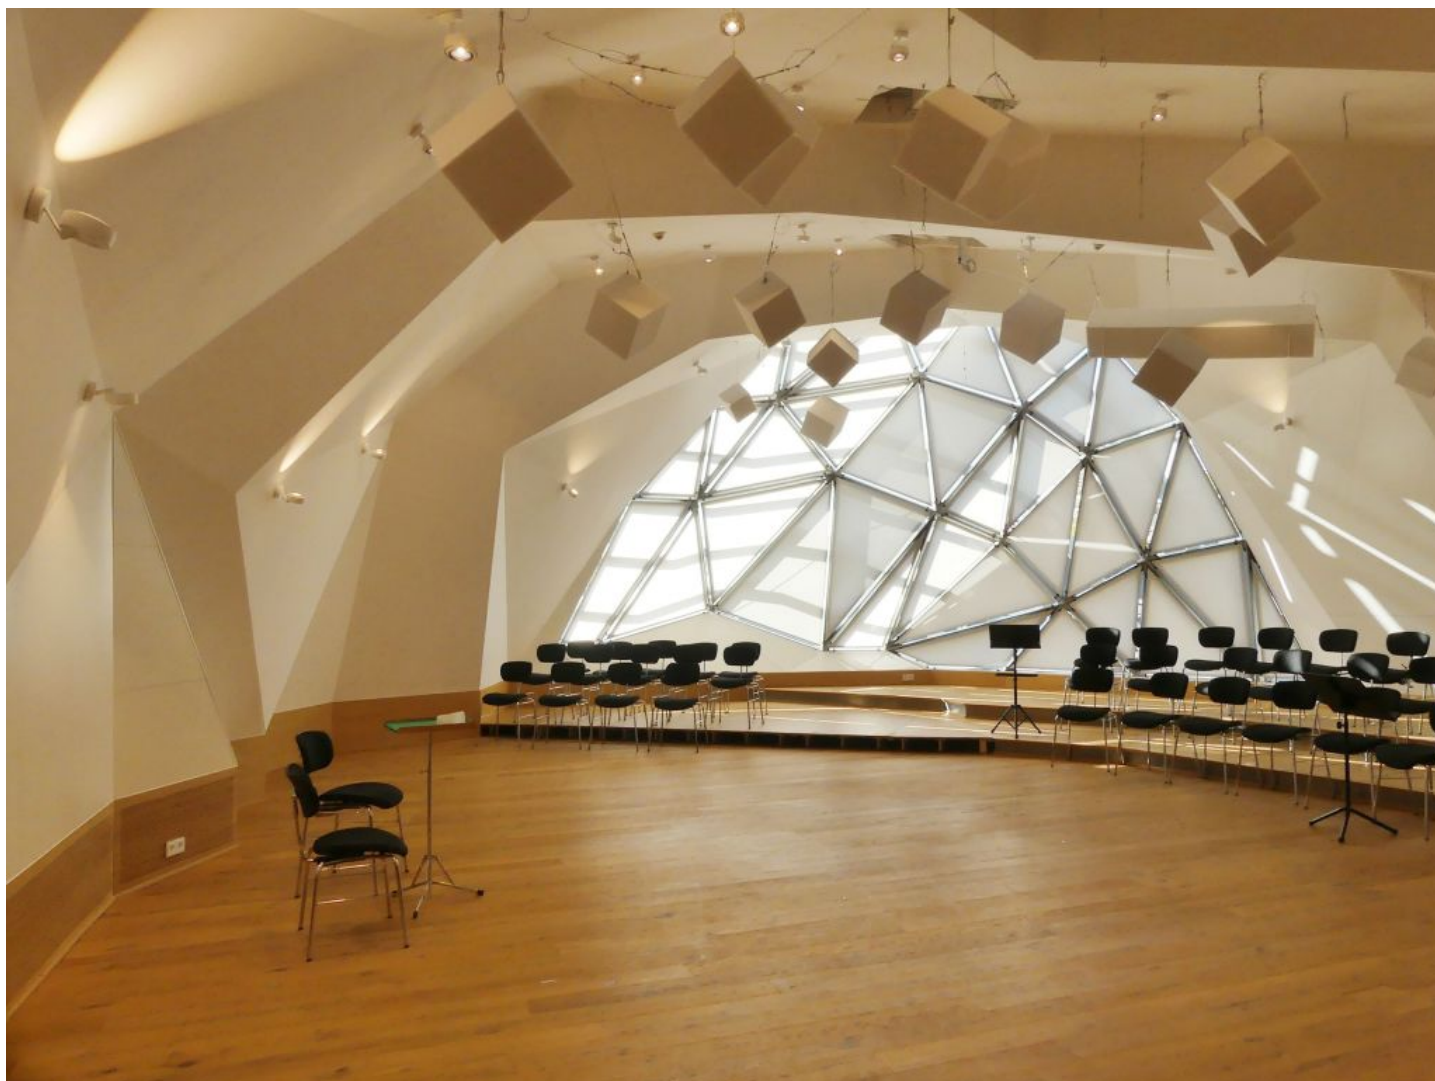

Education/Culture

Theatre at the Gärtnerplatz

The highlight of the orchestra rehearsal hall is the shaped glass façade, which offers a view across Munich.

Starting Point

The new building primarily serves as an orchestra rehearsal hall and offers space for 70 musicians and 80 choristers. In order to achieve maximum acoustic room volume, a dome-shaped basic geometry was chosen that allows a lot of daylight into the room. The façade consists of custom-made triangular profiles.

Solution

The facade of custom-made triangular profiles lets plenty of light into the rehearsal hall. The flame-retardant textile Shade Medium was stretched over custom-made 3mm-thick aluminium frames. The anti-glare frames are individually adapted to each window and can be removed at any time using practical magnetic holders. This guarantees sun and glare protection with the best possible view to the outside.