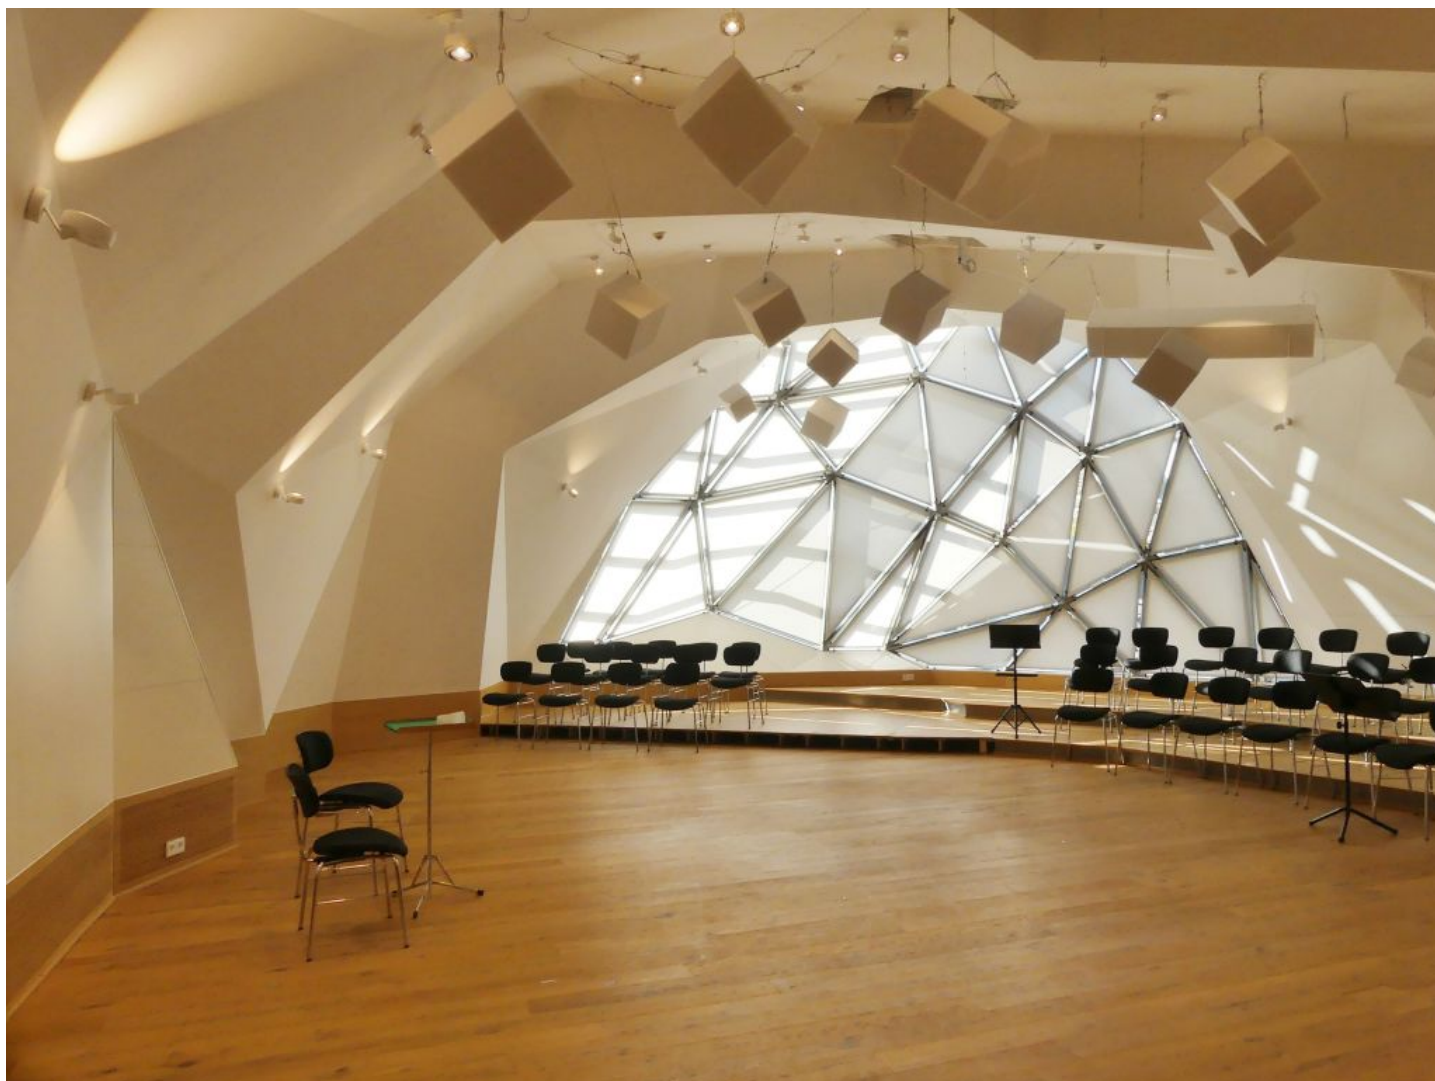

# Theatre at the Gärtnerplatz

The highlight of the orchestra rehearsal hall is the shaped glass façade, which offers a view across Munich.

## Starting Point

The new building primarily serves as an orchestra rehearsal hall and offers space for 70 musicians and 80 choristers. In order to achieve maximum acoustic room volume, a dome-shaped basic geometry was chosen that allows a lot of daylight into the room. The façade consists of custom-made triangular profiles.

## Solution

The facade of custom-made triangular profiles lets plenty of light into the rehearsal hall. The flame-retardant textile Shade Medium was stretched over custom-made 3mm-thick aluminium frames. The anti-glare frames are individually adapted to each window and can be removed at any time using practical magnetic holders. This guarantees sun and glare protection with the best possible view to the outside.